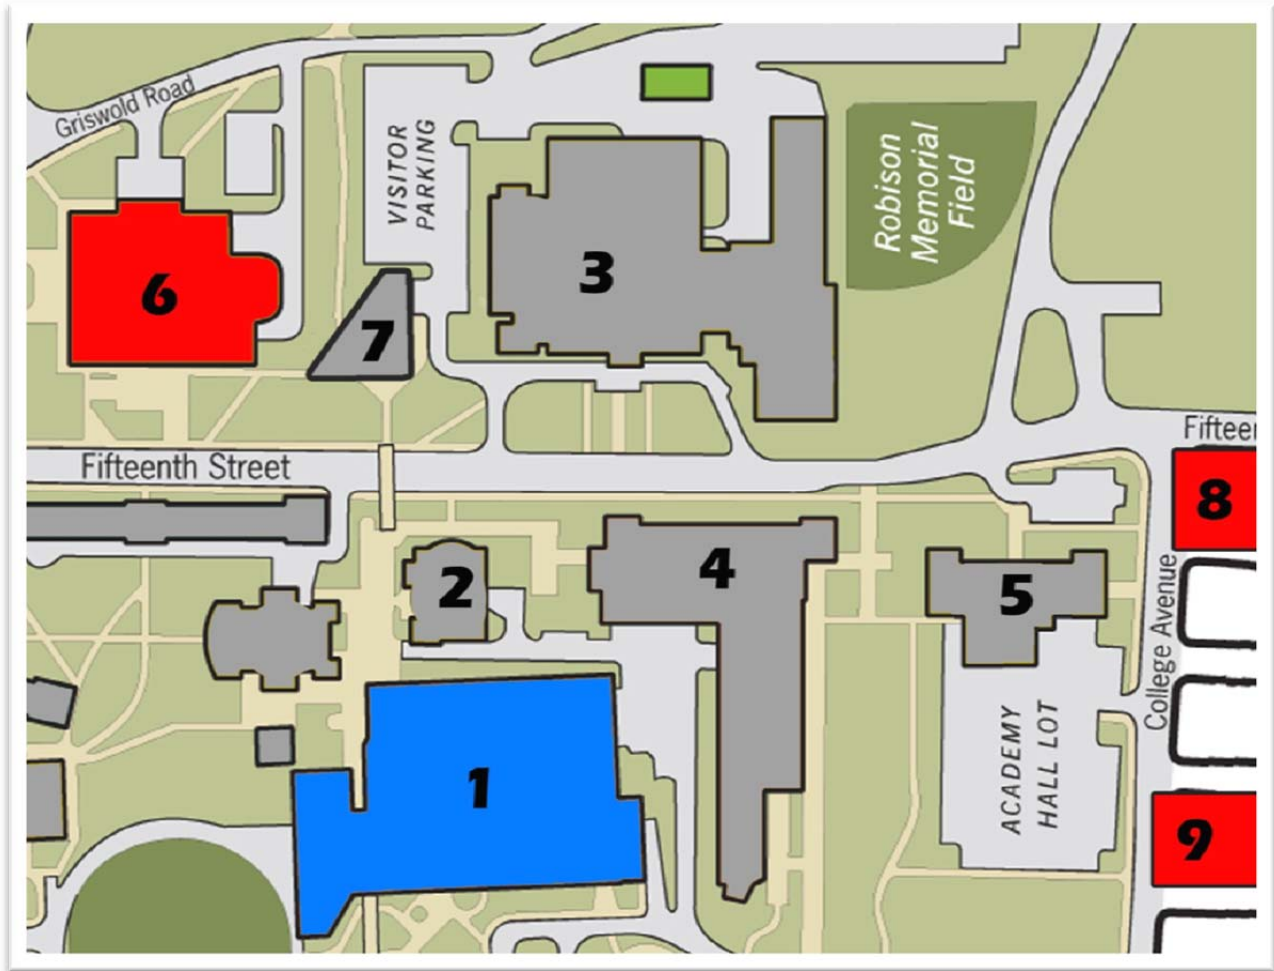

RPI CAMPUS FOOD MAP

■ : Dining

1 – Darrin Comm. Center (DCC)*	6 – Rensselaer Union
2 – Russell Sage	7 – RPI public safety
3 – ECAV	8 – Moe’s Southwest Grill 518.276-3876
4 – Center for Biotechnology and Interdisciplinary Studies (CBIS)	9 – Big apple pizza 518.271.4444
5 – Academy Hall	

*Vending machines can be found on the second floor of the DCC