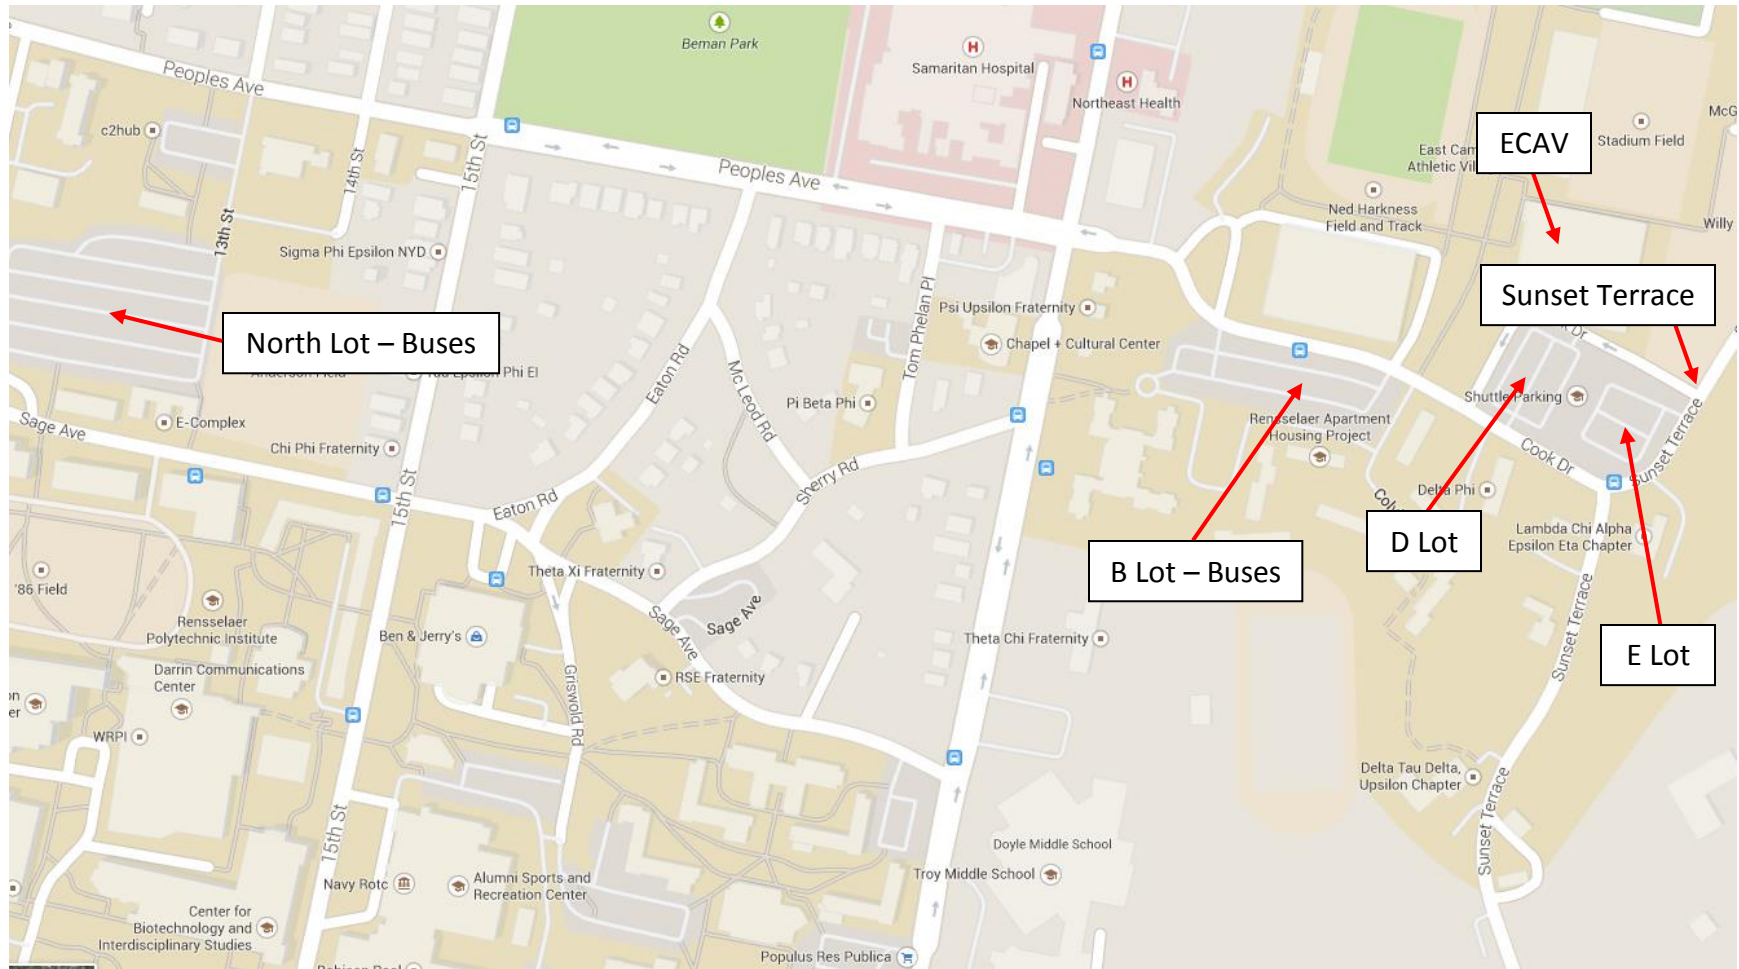

NY Tech Valley Regional Competition Parking Map

Parking: B, D and E Lots. Parking is also available on Sunset Terrace

Buses: B Lot, North Lot

Note: D Lot is reserved for VIP on Friday morning. No Thursday overnight parking in D lot.