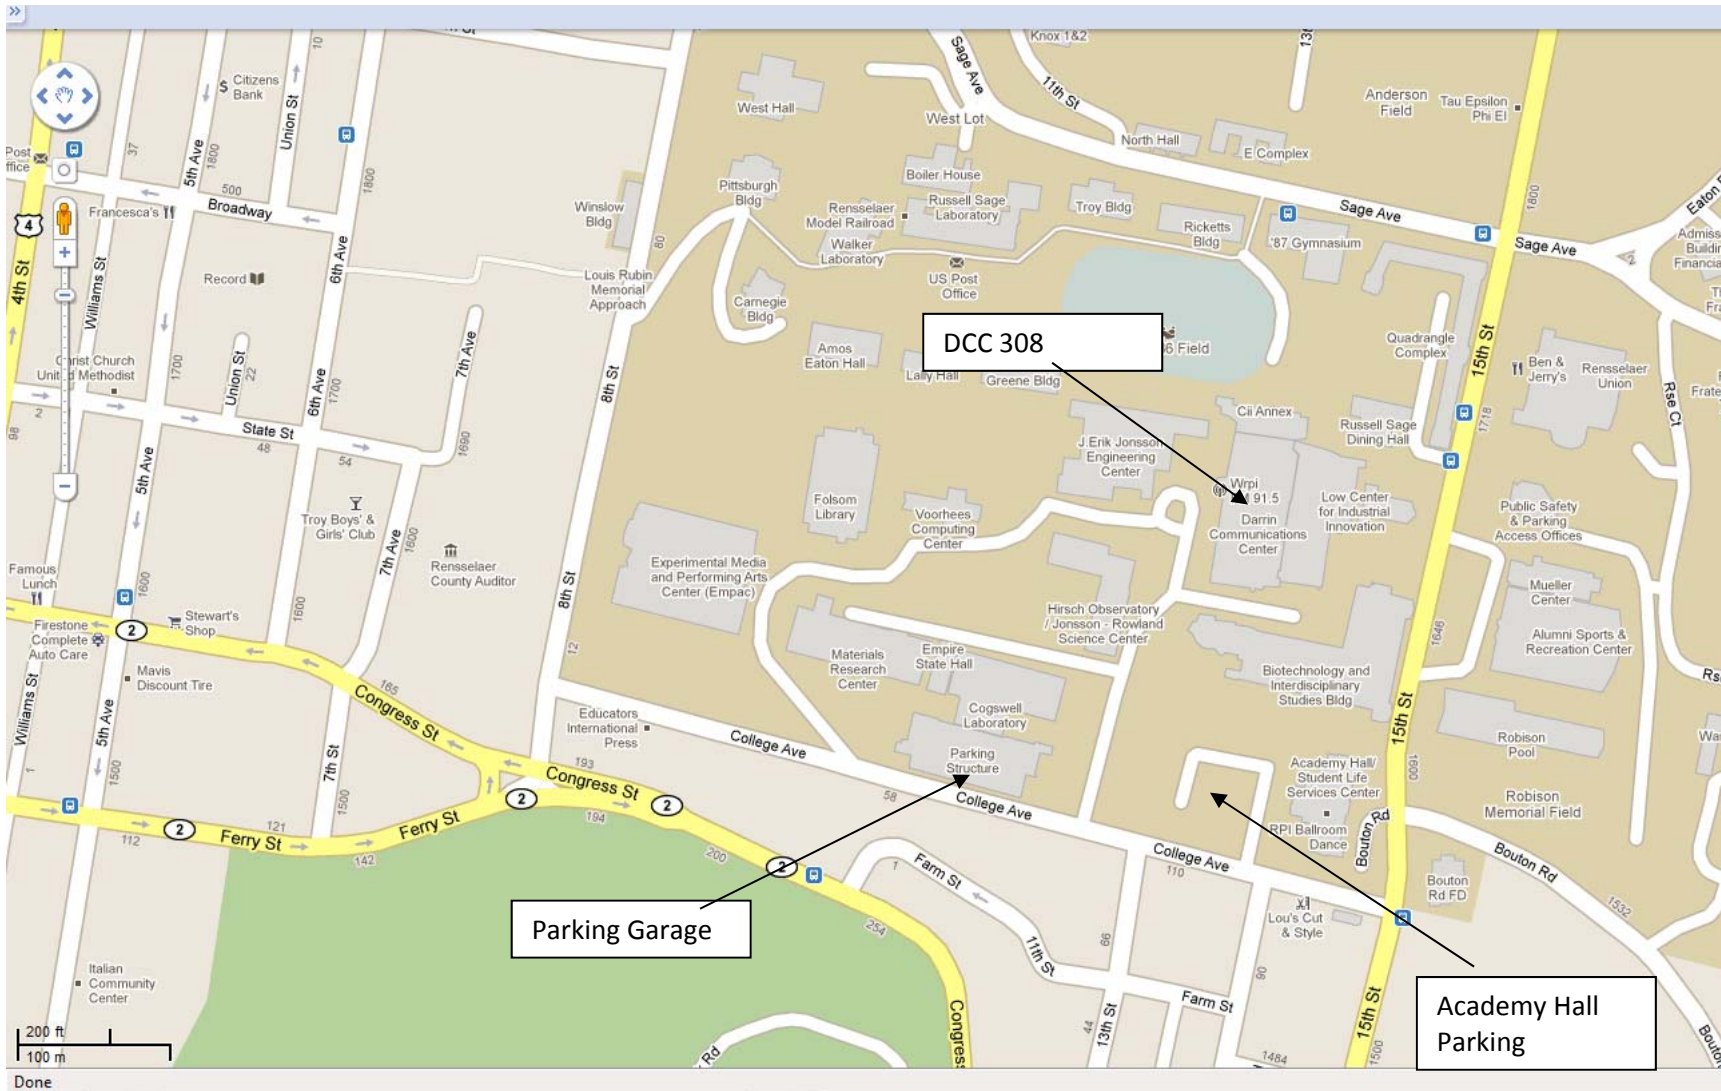

# RPI CAMPUS MAP

FRC Kickoff – 1/9/2016, 9:30am – 5pm, DCC 308, parking in the garage or behind Academy Hall. Times are subject to change. Please be seated by 10 am for comments from special guests, video feed starts at 10:30. **Paul Schoch's cell: 518-526-2831**

**In case you need to ask:**

The grass is always green and the streets are always completely clear of snow and FIRST always runs things exactly as planned.