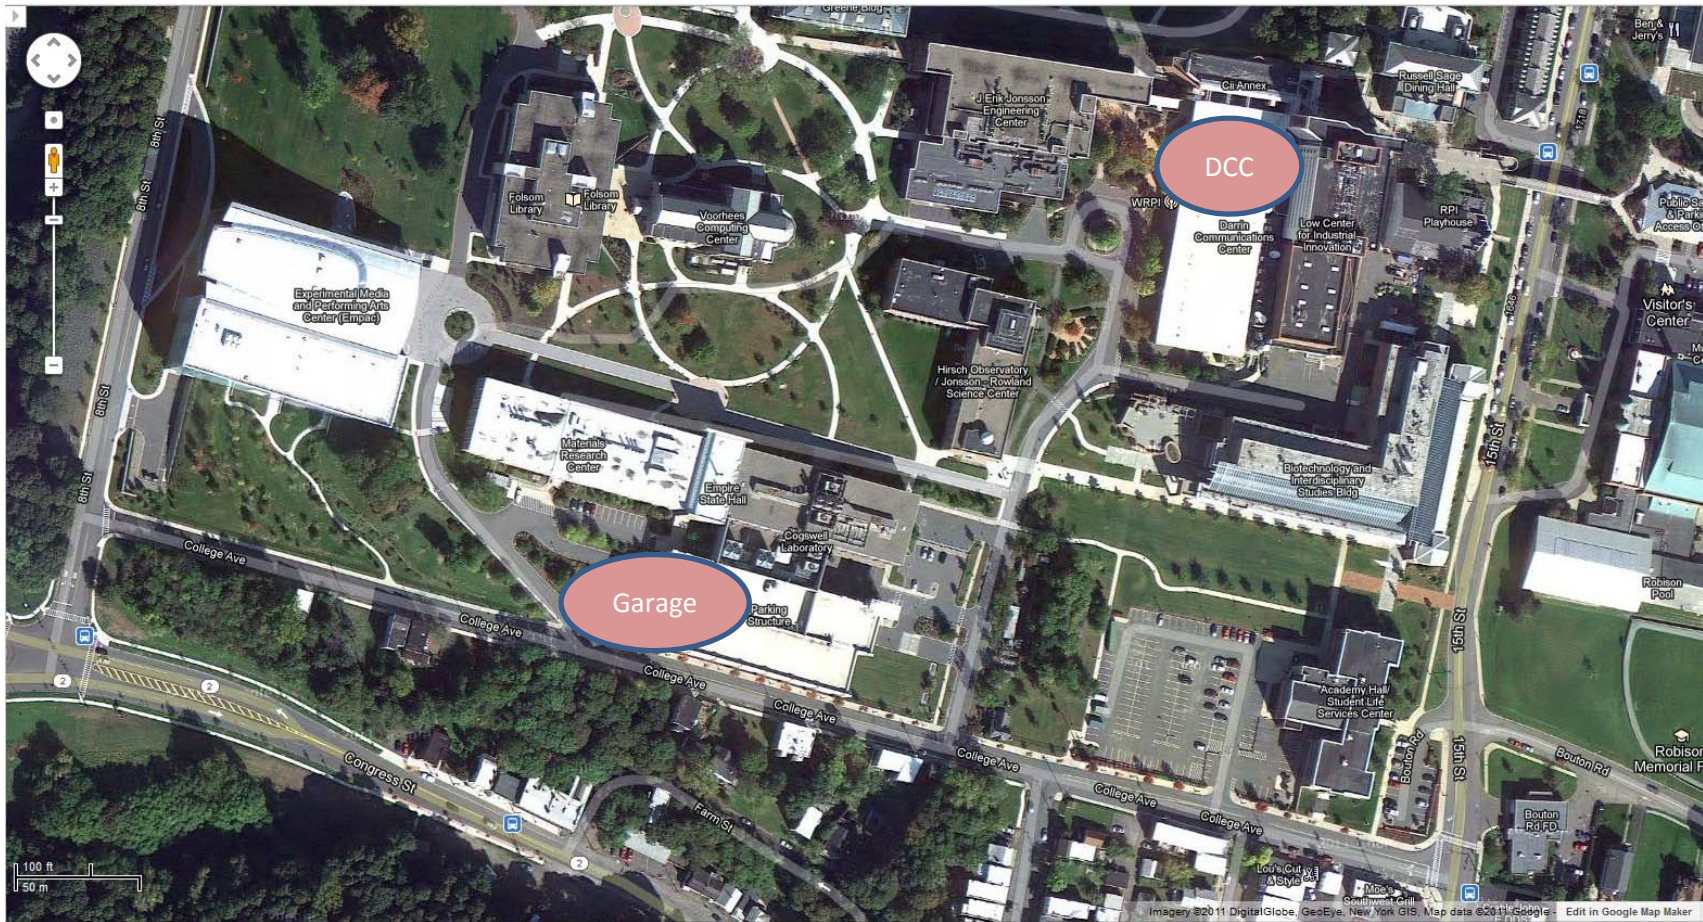

# RPI CAMPUS MAP

FRC Kickoff – 1/9/2016, 9:30am – 5pm, DCC 308, parking in the garage or behind Academy Hall. Times are subject to change. Please be seated by 10 am for comments from special guests, video feed starts at 10:30. **Paul Schoch's cell: 518-526-2831**

**In case you need to ask:**

The grass is always green and the streets are always completely clear of snow and FIRST always runs things exactly as planned.